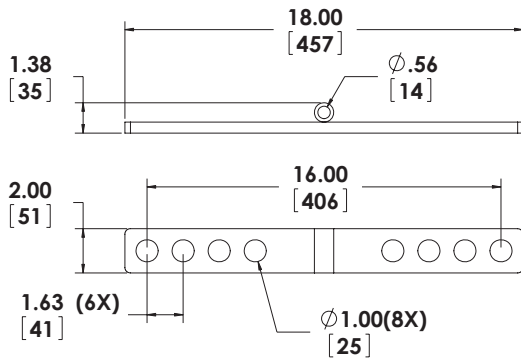

AFGS-LTIII Series Rigging Grid

ADJUSTABLE FLYING GRID SYSTEM

SPHERICAL ARRAY

AFGS - 18A SUSPENSION ARM

■ 1 PER SPEAKER

USED ON:
LT 9402
LT 9702
LT 3202
LT 4402
LT 6402