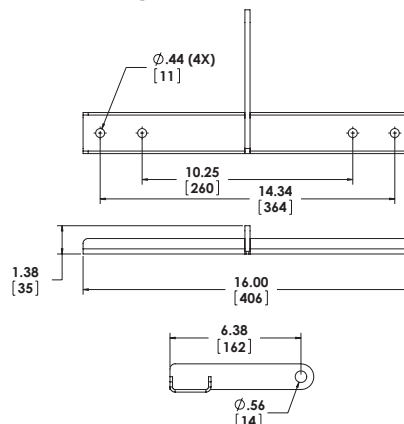

BOSE LTIII RBL REAR BRACKET

■ 1 PER SPEAKER

BOLTS TO:
LT 9403, LT 6403, LT 6400, LT 9400

Rated for indoor use.