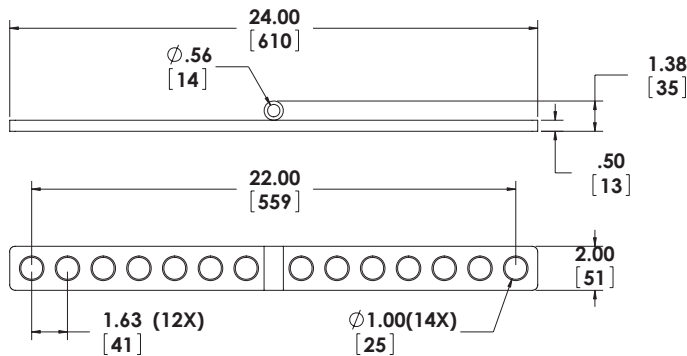

AFGS - 24A SUSPENSION ARM

■ 1 PER SPEAKER

USED ON: LT 9403, LT 6403, LT 6400, LT 9400