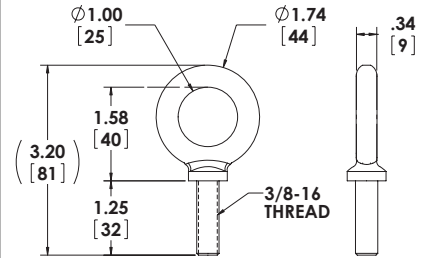

AFGS-LTIII Series Rigging Grid

ADJUSTABLE FLYING GRID SYSTEM

SPHERICAL ARRAY

AFGS - 18A SUSPENSION ARM

■ 1 PER SPEAKER

USED ON:
LT 9402
LT 9702
LT 3202
LT 4402
LT 6402

EYEBOLT

EB - 375 2 PER SPEAKER