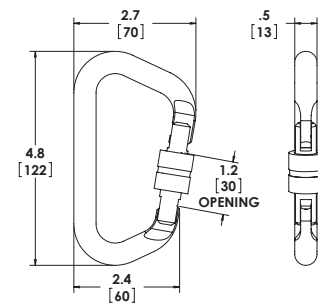

This specially designed suspension arm assembles to the spoke, creating an independent horizontal adjustment for the speaker.

Once the spoke, arm and speaker are aimed in the desired direction, an adjustable cable coupler, that attaches between the speaker pull-back bracket and the center hub of the AFGS Grid, set and lock the speaker into the desired vertical down tilt angle.

AFGS - 24A SUSPENSION ARM

■ 1 PER SPEAKER

USED ON: LT 9403, LT 6403, LT 6400, LT 9400

CARABINER

OPS-CARABINER 2 PER SPEAKER

TILT CABLE COUPLER

CC - 096 1 PER SPEAKER

BOSE LTIII RBRA REAR BRACKET

■ 1 PER SPEAKER

BOLTS TO:
LT 9402, LT 9702, LT 3202, LT 4402, LT 6402

BOSE LTIII RBL REAR BRACKET

■ 1 PER SPEAKER

BOLTS TO:
LT 9403, LT 6403, LT 6400, LT 9400

Rated for indoor use.