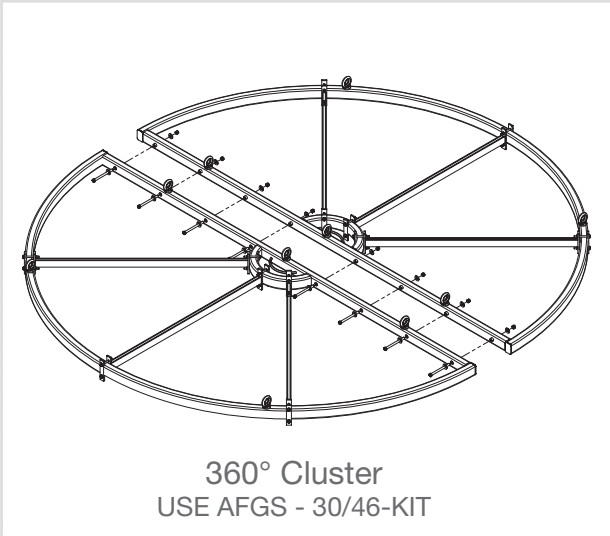

AFGS-LTIII Series Rigging Grid

ADJUSTABLE FLYING GRID SYSTEM

SPHERICAL ARRAY

360° Cluster
USE AFGS - 30/46-KIT

The Bose LTIII family of loudspeakers are arrayed quickly and easily using the load-rated semi-circular AFGS Grid System.

The AFGS Grid System offers an efficient light-weight suspension grid with adjustable suspension spokes that place loudspeakers into highly tunable spherical arrays.

LT Loudspeakers are rigged to a rotatable suspension arm using two top mounted eyebolts, carabiners and a lower pull-back bracket, which creates a pull-back point for tilting the speaker.

This specially designed suspension arm assembles to the spoke, creating an independent horizontal adjustment for the speaker.

Once the spoke, arm and speaker are aimed in the desired direction, an adjustable cable coupler, that attaches between the speaker pull-back bracket and the center hub of the AFGS Grid, set and lock the speaker into the desired vertical down tilt angle.