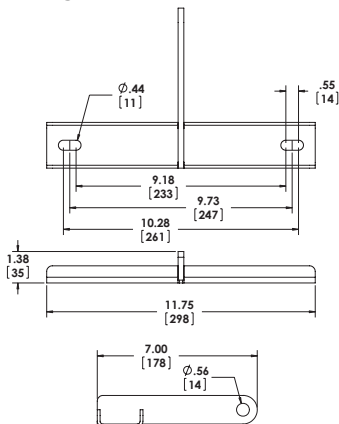

BOSE LTIII RBRA REAR BRACKET

■ 1 PER SPEAKER

BOLTS TO:
LT 9402, LT 9702, LT 3202, LT 4402, LT 6402