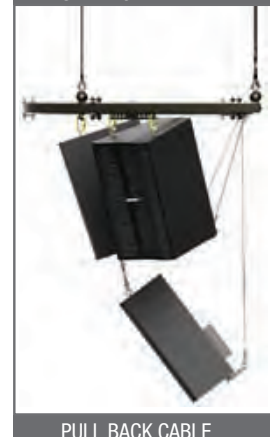

The AFGS Grid System offers an efficient light-weight suspension grid with adjustable suspension spokes that place loudspeakers into highly tunable spherical arrays.

LT Loudspeakers are rigged to a rotatable suspension arm using two top mounted eyebolts, carabiners and a lower pull-back bracket, which creates a pull-back point for tilting the speaker.

This specially designed suspension arm assembles to the spoke, creating an independent horizontal adjustment for the speaker.

Once the spoke, arm and speaker are aimed in the desired direction, an adjustable cable coupler, that attaches between the speaker pull-back bracket and the center hub of the AFGS Grid, set and lock the speaker into the desired vertical down tilt angle.

KIT INCLUDES:

- ▶ 4 Bolts
- ▶ 4 Nuts
- ▶ 8 Flat Washers

2 EYEBOLTS/SPEAKER

PULL BACK BRACKET

SPHERICAL ARRAY

PULL BACK CABLE

Rated for indoor use.

ALWAYS INSTALL SAFETY CABLES

WARNING: Mounting and/or suspension of audio and video equipment requires experienced professionals. Improperly installed loudspeakers can result in property damage, personal injury and/or liability to the installing contractor.