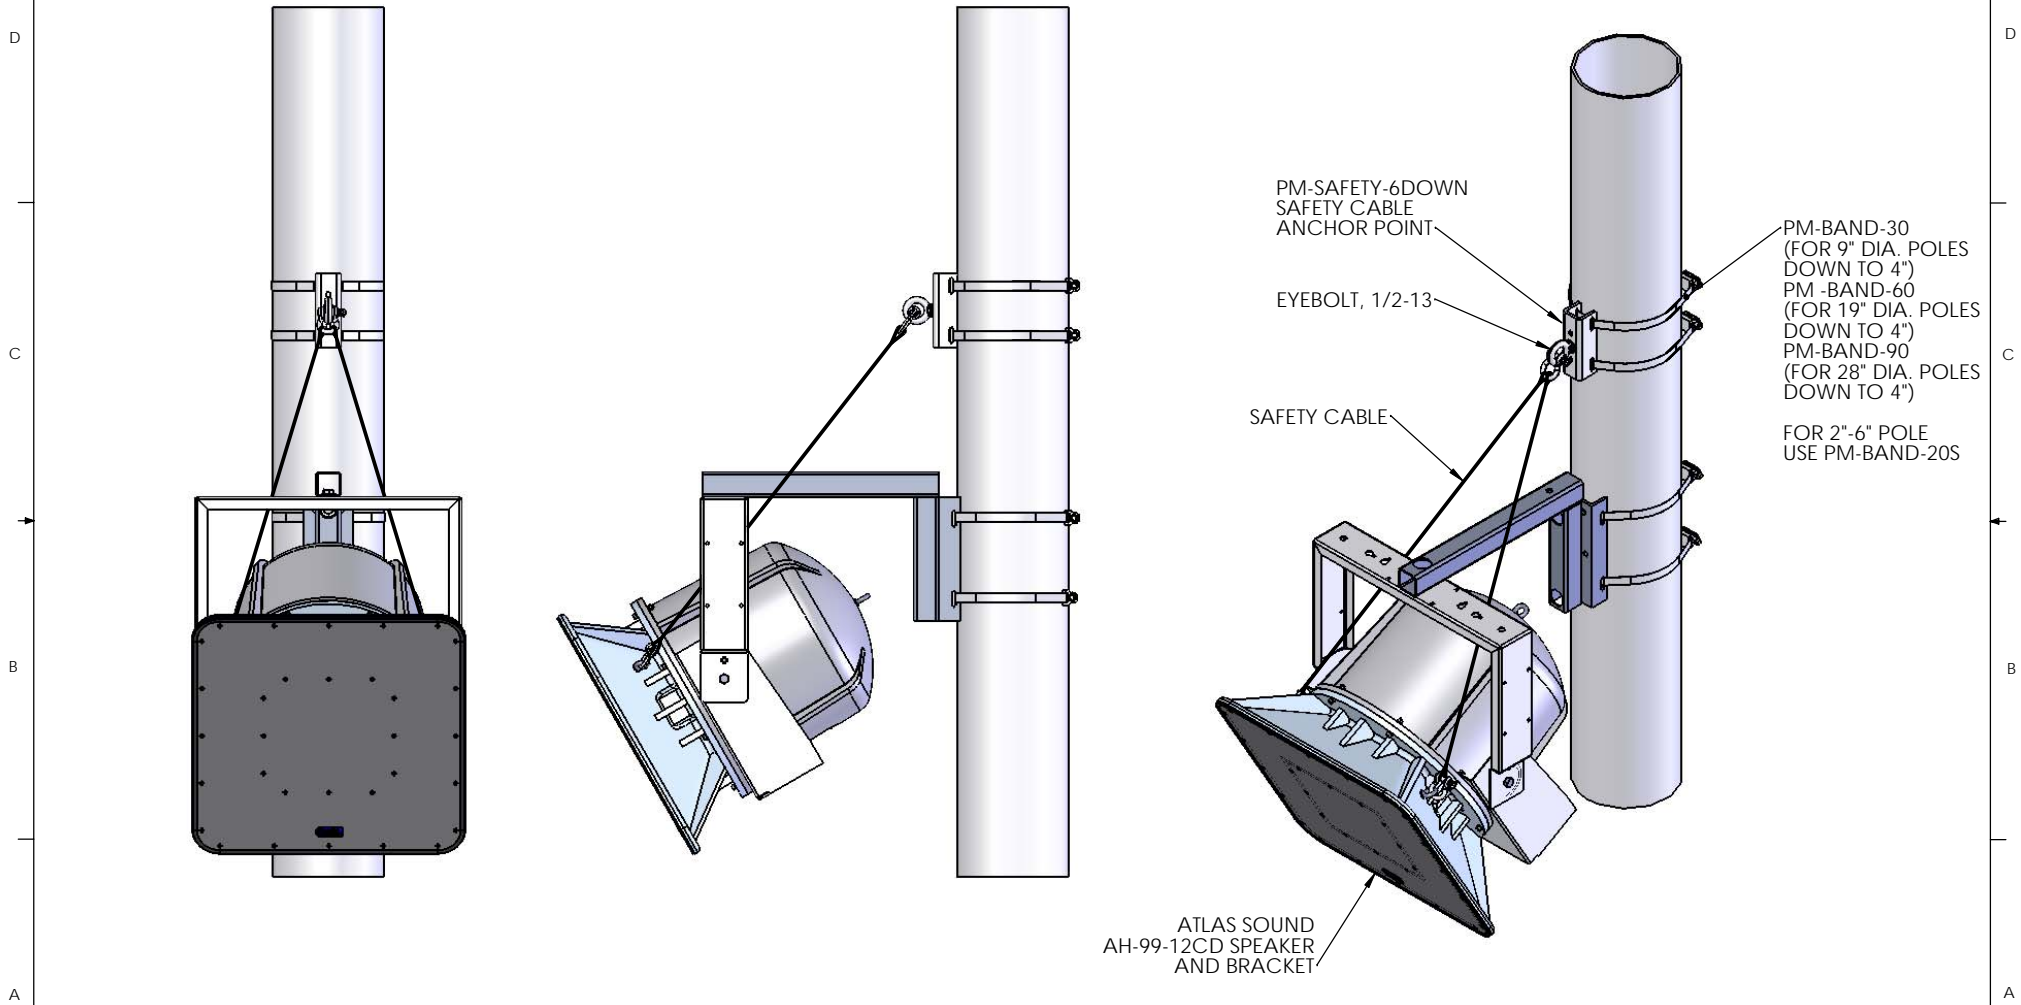

PM-SAFETY-6DOWN SAFETY CABLE ANCHOR POINT

NOTE: SELECTED BAND MUST BE CAPABLE OF SUPPORTING THE LOAD

Allen Products Company Inc.  
 1635 E. Burnett Street  
 Signal Hill, CA 90755  
 Tel: 562-424-1100 Fax: 562-424-3520